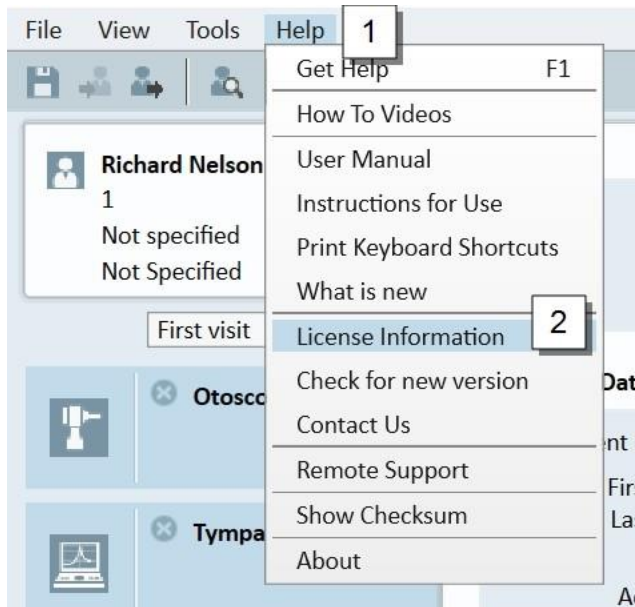

To enter the license code, click on **Enter Code**.

To upload the license from a file, select **Import**, then choose a license file and click **Open**. To apply the license, restart Primus.

4. Configure the settings.

Once the device is connected, you will need to configure the settings. For that:

- Click on the Show Settings icon (⚙️)
- Scroll down to **Otoscopy > Camera Settings**
- Choose the name of an otoscope camera from a dropdown list.