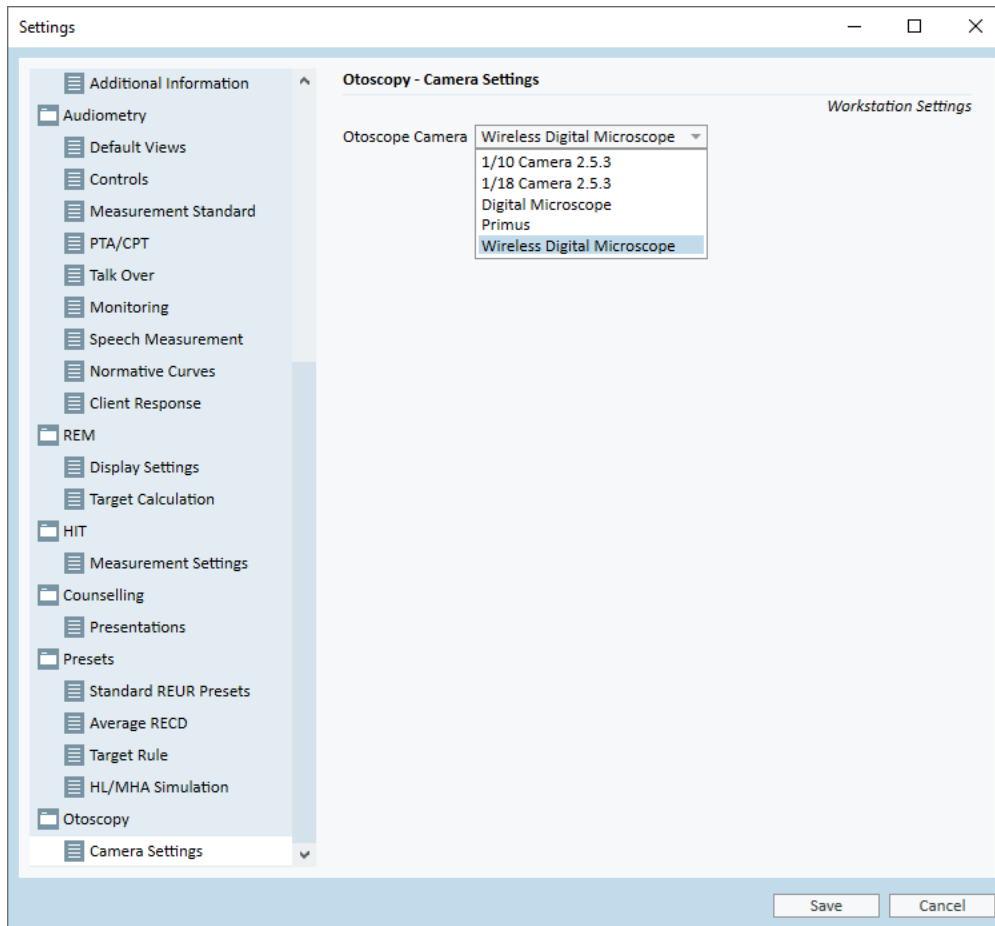

Find the name of your otoscope’s camera in the table below.

Otoscope Model	Camera Settings
Orl Vision OX1	Primus
Orl Vision OX2	1\10 Camera 2.5.3 1\18 Camera 2.5.3
Firefly Wireless DE 500/501 Digital dermatoscope	Wireless Digital Microscope
Firefly DE 550/551 Digital Video otoscope	Digital Microscope